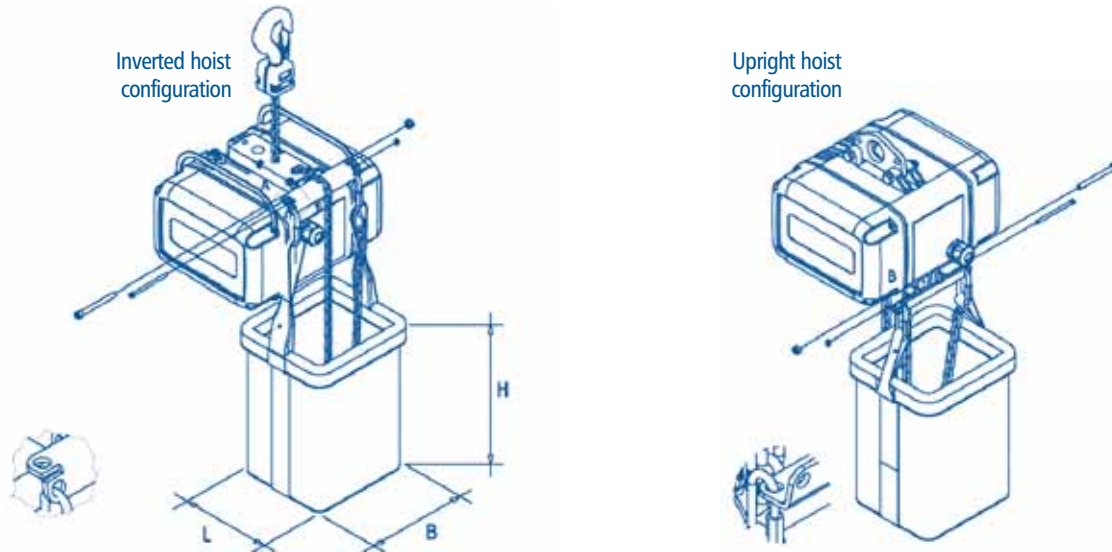

Chain Containers

We offer a range of chain bags for LoadGuard chain hoists.

We fit a special bracket to the hoist to locate the bag using rapid links with screw gate closures for added safety.

The bags are available in five sizes between 300 and 1000mm long. The bags have two straps on each side; the shorter straps are used when the hoist is in its upright/motor up position, the longer straps are used when the hoist is in its inverted/motor down configuration.

The bags are close coupled and allow the hoist to be used in either upright or climbing configurations with correct feeding and retention of the chain. We can also embroider bags with your logos etc.

Specifications